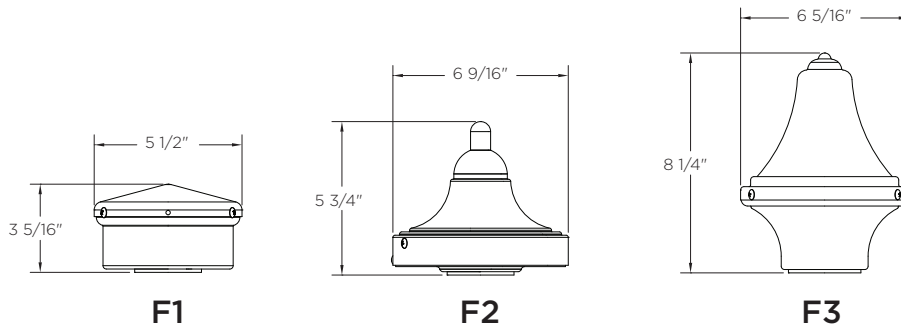

FINIALS // DECORATIVE DETAIL

K600 SERIES LUMINAIRES

The King Luminaire K600 Finials are an optional decorative detail to customize the finished look of the K600 Series luminaires. Providing unique finishes to the fixture, finials are available on Post Top and Side Mount versions. Photo controls are available in some configurations.

TECHNICAL DETAILS

Standard Versions