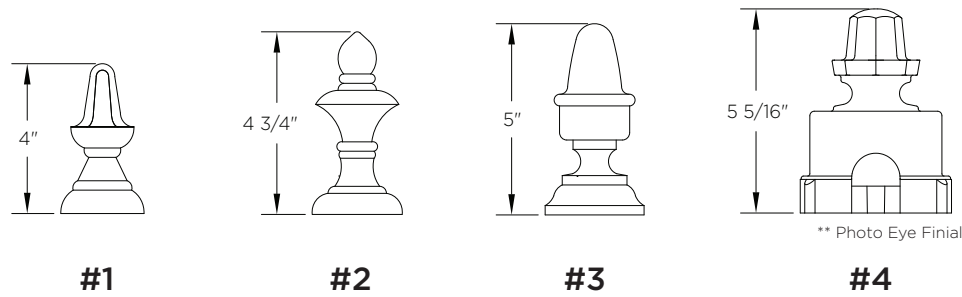

FINIALS // DECORATIVE DETAIL

POST TOP LUMINAIRES

The King Luminaire Finials are an optional decorative detail to customize the finished look of Post Top luminaires. Ranging from simple to ornate, there is sure to be a style to complete your look. Photo controls are available for some configurations.

TECHNICAL DETAILS

SPECIFICATIONS

STANDARD:
#1 - #3 are most common

MATERIAL:
Cast Aluminum
Clear Acrylic *

PHOTO CONTROLS:
Available on select styles **

01-22-2025