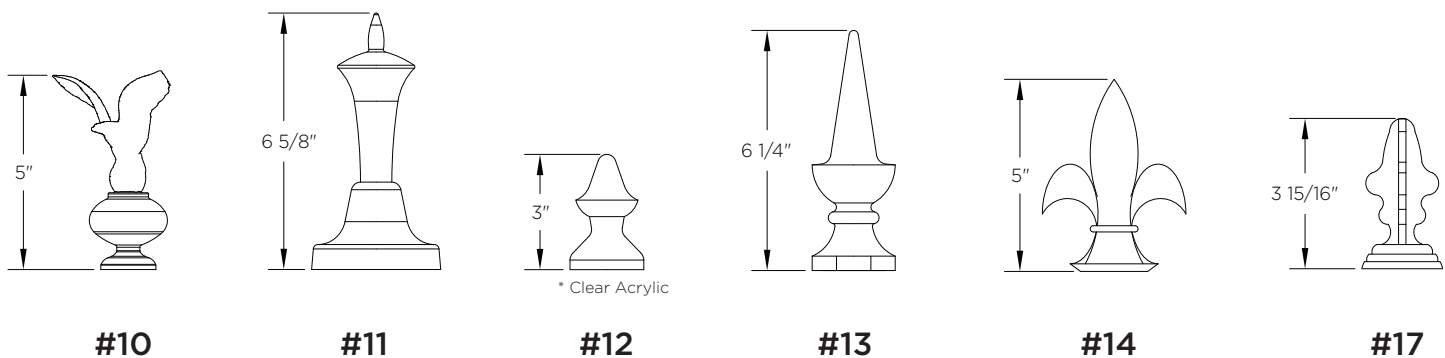

FINIALS // DECORATIVE DETAIL

POST TOP LUMINAIRES

The King Luminaire Finials are an optional decorative detail to customize the finished look of Post Top luminaires. Ranging from simple to ornate, there is sure to be a style to complete your look. Photo controls are available for some configurations.

TECHNICAL DETAILS

SPECIFICATIONS

STANDARD:
#1 - #3 are most common

MATERIAL:
Cast Aluminum
Clear Acrylic *

PHOTO CONTROLS:
Available on select styles **

01-22-2025