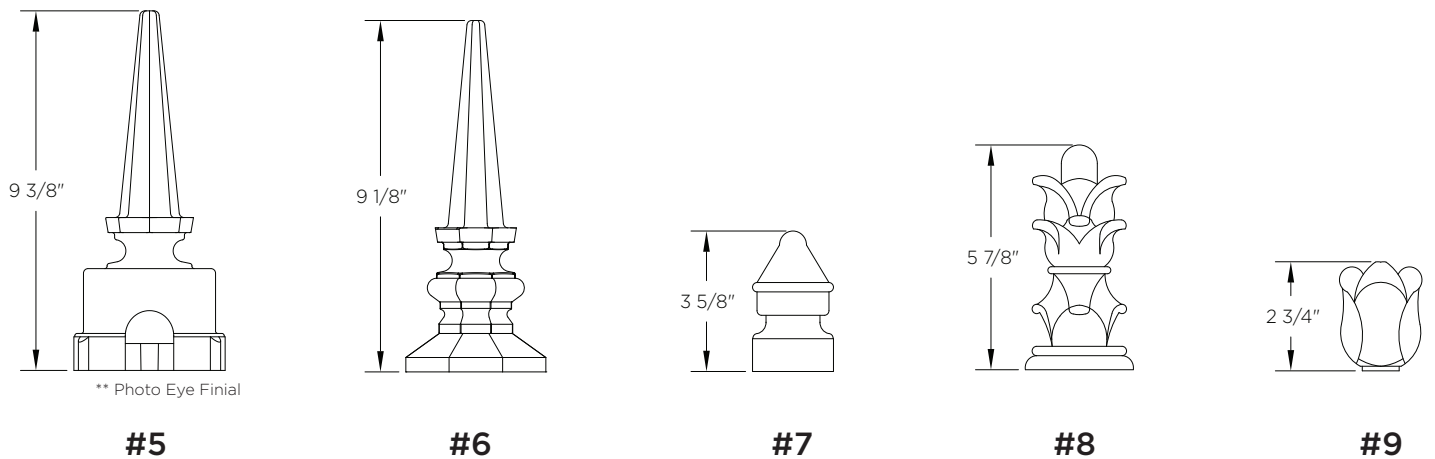

TECHNICAL DETAILS

SPECIFICATIONS

STANDARD:
#1 - #3 are most common

MATERIAL:
Cast Aluminum
Clear Acrylic *

PHOTO CONTROLS:
Available on select styles **

01-22-2025