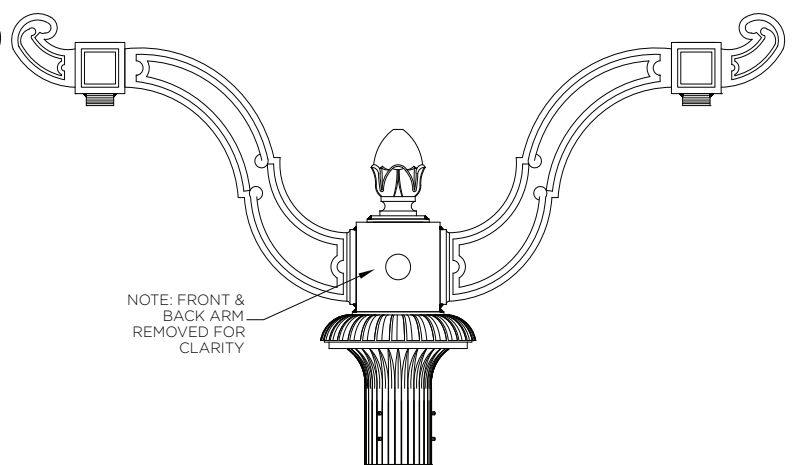

KA75 // THE SANTIAGO

DECORATIVE ARM

The King Luminaire KA75 Arm is a traditional design. This aluminum arm is available in a variety of arm configurations. The KA75 is a unique solution for your street lighting needs.

ARM SPECIFICATIONS

MATERIAL:
Aluminum

MOUNTING TYPE:
Side
Tenon
Wall

ARM QUANTITY:
Single
Double
Triple
Quadruple

ARM LENGTHS:
Fixed Length

FINISH:
Available in textured or smooth.

EPA
1.29 - 5.51 sq. ft.

WEIGHT
9 - 60 lbs

Side Mount Single Arm

Wall Mount Single Arm

Side/Wall Mount Details

Tenon Mount Details

Tenon Mount Single Arm

Top View

Tenon Mount Double Arm

Top View

Tenon Mount Triple Arm

Top View

Tenon Mount Quadruple Arm

Top View