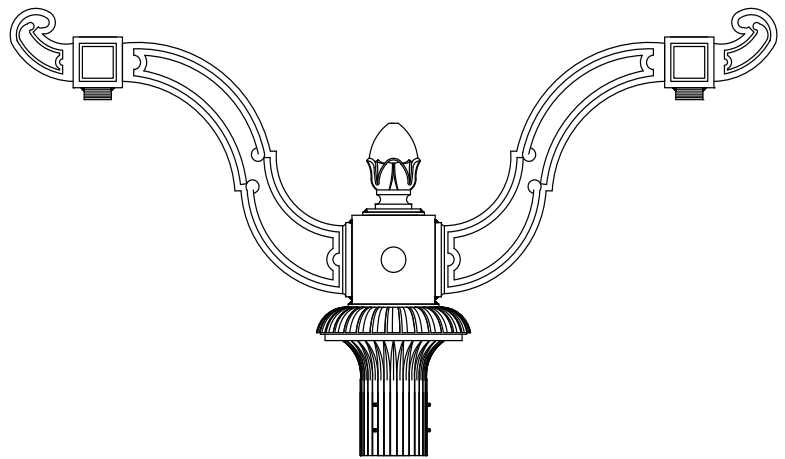

KA75 // THE SANTIAGO

DECORATIVE ARM

The King Luminaire KA75 Arm is a traditional design. This aluminum arm is available in a variety of arm configurations. The KA75 is a unique solution for your street lighting needs.

ARM SPECIFICATIONS

MATERIAL:
Aluminum

MOUNTING TYPE:
Side
Tenon
Wall

ARM QUANTITY:
Single
Double
Triple
Quadruple

ARM LENGTHS:
Fixed Length

FINISH:
Available in textured or smooth.

EPA
1.29 - 5.51 sq. ft.

WEIGHT
9 - 60 lbs

Side Mount Single Arm

Wall Mount Single Arm

Side/Wall Mount Details

Tenon Mount Details

Tenon Mount Single Arm

Top View

Tenon Mount Double Arm

Top View

Tenon Mount Triple Arm

Top View

Tenon Mount Quadruple Arm

Top View