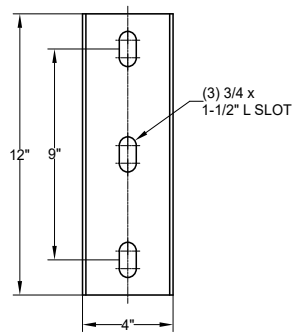

ARM SPECIFICATIONS

MATERIAL:
Aluminum

MOUNTING TYPE:
Side
Tenon
Wall

ARM QUANTITY:
Single
Double
Triple
Quadruple

ARM LENGTHS:
Fixed Length

FINISH:
Available in textured or smooth.

EPA
1.29 - 5.51 sq. ft.

WEIGHT
9 - 60 lbs

MOUNTING TYPES:

Side/Wall Mount Details
4" x 1 3/4" x 12"L

Tenon Mount Details
To Accept A 4" IPS (4 1/2" O.D.)
Tenon x 9 1/2"L

HOW TO ORDER

EPA & WEIGHT

Catalog Number	Mount Type	# of Arms	L. (ft)	EPA (sq ft)	Wt. (lbs)
KA75-A-S-1	Side	1	20 5/8	1.30	9
KA75-A-S-2	Side	2	20 5/8	2.60	18
KA75-A-T-1	Tenon	1	20 5/8	2.41	43
KA75-A-T-2	Tenon	2	20 5/8	3.35	45
KA75-A-T-3	Tenon	3	20 5/8	4.43	52
KA75-A-T-4	Tenon	4	20 5/8	5.51	60
KA75-A-W-1	Wall	1	20 5/8	1.29	14

Side Mount Single Arm

Wall Mount Single Arm

Side/Wall Mount Details

Tenon Mount Details

Tenon Mount Single Arm

Top View

Tenon Mount Double Arm

Top View