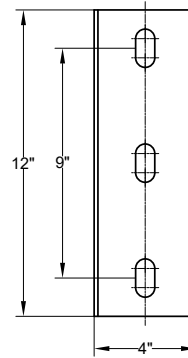

ARM SPECIFICATIONS

MATERIAL:
Aluminum

MOUNTING TYPE:
Side
Tenon
Wall

ARM QUANTITY:
Single
Double
Triple
Quadruple

ARM LENGTHS:
Fixed Length

FINISH:
Available in textured or smooth.

EPA
1.29 - 5.51 sq. ft.

WEIGHT
9 - 60 lbs

MOUNTING TYPES:

Side/Wall Mount Details
4" x 1 3/4" x 12"L

Tenon Mount Details
To Accept A 4" IPS (4 1/2" O.D.)
Tenon x 9 1/2"L

HOW TO ORDER

EPA & WEIGHT

Catalog Number	Mount Type	# of Arms	L. (ft)	EPA (sq ft)	Wt. (lbs)
KA75-A-S-1	Side	1	20 5/8	1.30	9
KA75-A-S-2	Side	2	20 5/8	2.60	18
KA75-A-T-1	Tenon	1	20 5/8	2.41	43
KA75-A-T-2	Tenon	2	20 5/8	3.35	45
KA75-A-T-3	Tenon	3	20 5/8	4.43	52
KA75-A-T-4	Tenon	4	20 5/8	5.51	60
KA75-A-W-1	Wall	1	20 5/8	1.29	14

Side Mount Single Arm

Wall Mount Single Arm

Side/Wall Mount Details

Tenon Mount Details

Tenon Mount Single Arm

Top View

Tenon Mount Double Arm

Top View