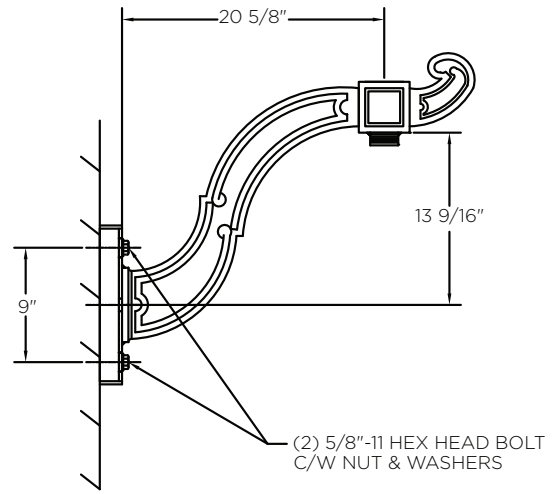

ARM SPECIFICATIONS

MATERIAL:
Aluminum

MOUNTING TYPE:
Side
Tenon
Wall

ARM QUANTITY:
Single
Double
Triple
Quadruple

ARM LENGTHS:
Fixed Length

FINISH:
Available in textured or smooth.

EPA
1.29 - 5.51 sq. ft.

WEIGHT
9 - 60 lbs

MOUNTING TYPES:

Side/Wall Mount Details
4" x 1 3/4" x 12"L

Tenon Mount Details
To Accept A 4" IPS (4 1/2" O.D.)
Tenon x 9 1/2"L

HOW TO ORDER

EPA & WEIGHT

Catalog Number	Mount Type	# of Arms	L. (ft)	EPA (sq ft)	Wt. (lbs)
KA75-A-S-1	Side	1	20 5/8	1.30	9
KA75-A-S-2	Side	2	20 5/8	2.60	18
KA75-A-T-1	Tenon	1	20 5/8	2.41	43
KA75-A-T-2	Tenon	2	20 5/8	3.35	45
KA75-A-T-3	Tenon	3	20 5/8	4.43	52
KA75-A-T-4	Tenon	4	20 5/8	5.51	60
KA75-A-W-1	Wall	1	20 5/8	1.29	14

Side Mount Single Arm

Wall Mount Single Arm

Side/Wall Mount Details

Tenon Mount Details

Tenon Mount Single Arm

Top View

Tenon Mount Double Arm

Top View