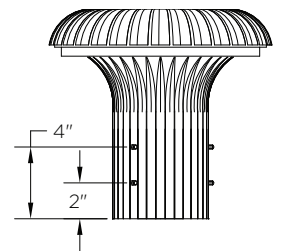

ARM SPECIFICATIONS

MATERIAL:
Aluminum

MOUNTING TYPE:
Side
Tenon
Wall

ARM QUANTITY:
Single
Double
Triple
Quadruple

ARM LENGTHS:
Fixed Length

FINISH:
Available in textured or smooth.

EPA
1.29 - 5.51 sq. ft.

WEIGHT
9 - 60 lbs

MOUNTING TYPES:

Side/Wall Mount Details
4" x 1 3/4" x 12"L

Tenon Mount Details
To Accept A 4" IPS (4 1/2" O.D.)
Tenon x 9 1/2"L

HOW TO ORDER

EPA & WEIGHT

Catalog Number	Mount Type	# of Arms	L. (ft)	EPA (sq ft)	Wt. (lbs)
KA75-A-S-1	Side	1	20 5/8	1.30	9
KA75-A-S-2	Side	2	20 5/8	2.60	18
KA75-A-T-1	Tenon	1	20 5/8	2.41	43
KA75-A-T-2	Tenon	2	20 5/8	3.35	45
KA75-A-T-3	Tenon	3	20 5/8	4.43	52
KA75-A-T-4	Tenon	4	20 5/8	5.51	60
KA75-A-W-1	Wall	1	20 5/8	1.29	14

Side Mount Single Arm

Wall Mount Single Arm

Side/Wall Mount Details

Tenon Mount Details

Tenon Mount Single Arm

Top View

Tenon Mount Double Arm

Top View