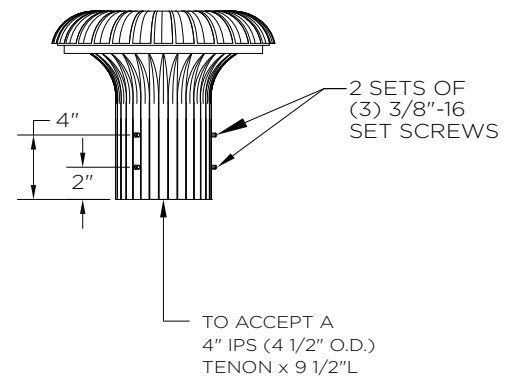

ARM SPECIFICATIONS

MATERIAL:
Aluminum

MOUNTING TYPE:
Side
Tenon
Wall

ARM QUANTITY:
Single
Double
Triple
Quadruple

ARM LENGTHS:
Fixed Length

FINISH:
Available in textured or smooth.

EPA
1.29 - 5.51 sq. ft.

WEIGHT
9 - 60 lbs

MOUNTING TYPES:

Side/Wall Mount Details
4" x 1 3/4" x 12"L

Tenon Mount Details
To Accept A 4" IPS (4 1/2" O.D.)
Tenon x 9 1/2"L

HOW TO ORDER

EPA & WEIGHT

Catalog Number	Mount Type	# of Arms	L. (ft)	EPA (sq ft)	Wt. (lbs)
KA75-A-S-1	Side	1	20 5/8	1.30	9
KA75-A-S-2	Side	2	20 5/8	2.60	18
KA75-A-T-1	Tenon	1	20 5/8	2.41	43
KA75-A-T-2	Tenon	2	20 5/8	3.35	45
KA75-A-T-3	Tenon	3	20 5/8	4.43	52
KA75-A-T-4	Tenon	4	20 5/8	5.51	60
KA75-A-W-1	Wall	1	20 5/8	1.29	14

Side Mount Single Arm

Wall Mount Single Arm

Side/Wall Mount Details

Tenon Mount Details

Tenon Mount Single Arm

Top View

Tenon Mount Double Arm

Top View