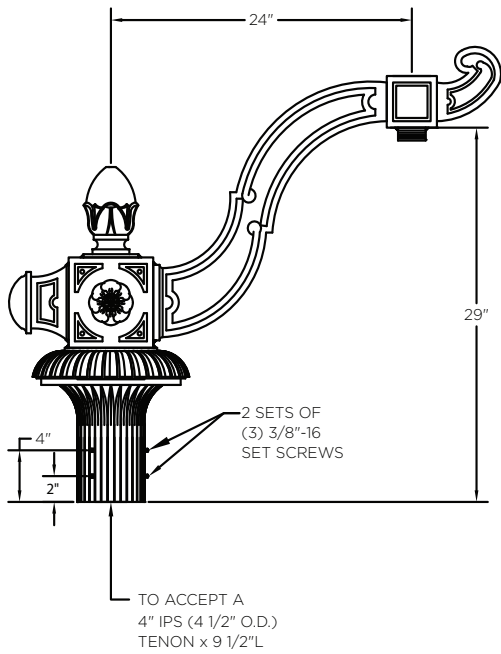

ARM SPECIFICATIONS

MATERIAL:
Aluminum

MOUNTING TYPE:
Side
Tenon
Wall

ARM QUANTITY:
Single
Double
Triple
Quadruple

ARM LENGTHS:
Fixed Length

FINISH:
Available in textured or smooth.

EPA
1.29 - 5.51 sq. ft.

WEIGHT
9 - 60 lbs

MOUNTING TYPES:

Side/Wall Mount Details
4" x 1 3/4" x 12"L

Tenon Mount Details
To Accept A 4" IPS (4 1/2" O.D.)
Tenon x 9 1/2"L

HOW TO ORDER

EPA & WEIGHT

Catalog Number	Mount Type	# of Arms	L. (ft)	EPA (sq ft)	Wt. (lbs)
KA75-A-S-1	Side	1	20 5/8	1.30	9
KA75-A-S-2	Side	2	20 5/8	2.60	18
KA75-A-T-1	Tenon	1	20 5/8	2.41	43
KA75-A-T-2	Tenon	2	20 5/8	3.35	45
KA75-A-T-3	Tenon	3	20 5/8	4.43	52
KA75-A-T-4	Tenon	4	20 5/8	5.51	60
KA75-A-W-1	Wall	1	20 5/8	1.29	14

Side Mount Single Arm

Wall Mount Single Arm

Side/Wall Mount Details

Tenon Mount Details

Tenon Mount Single Arm

Top View

Tenon Mount Double Arm

Top View

Tenon Mount Triple Arm

Top View

Tenon Mount Quadruple Arm

Top View