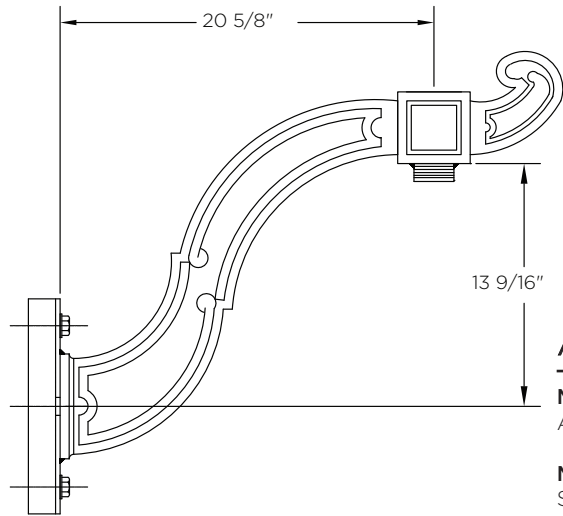

KA75 // THE SANTIAGO

DECORATIVE ARM

The King Luminaire KA75 Arm is a traditional design. This aluminum arm is available in a variety of arm configurations. The KA75 is a unique solution for your street lighting needs.

ARM SPECIFICATIONS

MATERIAL:
Aluminum

MOUNTING TYPE:
Side
Tenon
Wall

ARM QUANTITY:
Single
Double
Triple
Quadruple

ARM LENGTHS:
Fixed Length

FINISH:
Available in textured or smooth.

EPA
1.29 - 5.51 sq. ft.

WEIGHT
9 - 60 lbs

MOUNTING TYPES:

Side/Wall Mount Details
4" x 1 3/4" x 12"L

Tenon Mount Details
To Accept A 4" IPS (4 1/2" O.D.)
Tenon x 9 1/2"L

HOW TO ORDER

EPA & WEIGHT

Catalog Number	Mount Type	# of Arms	L. (ft)	EPA (sq ft)	Wt. (lbs)
KA75-A-S-1	Side	1	20 5/8	1.30	9
KA75-A-S-2	Side	2	20 5/8	2.60	18
KA75-A-T-1	Tenon	1	20 5/8	2.41	43
KA75-A-T-2	Tenon	2	20 5/8	3.35	45
KA75-A-T-3	Tenon	3	20 5/8	4.43	52
KA75-A-T-4	Tenon	4	20 5/8	5.51	60
KA75-A-W-1	Wall	1	20 5/8	1.29	14

Side Mount Single Arm

Wall Mount Single Arm

Side/Wall Mount Details

Tenon Mount Details

Tenon Mount Single Arm

Top View

Tenon Mount Double Arm

Top View