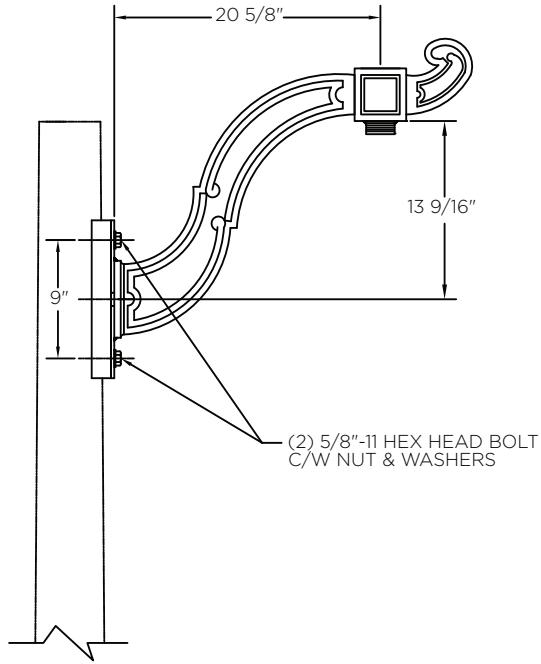

ARM SPECIFICATIONS

MATERIAL:
Aluminum

MOUNTING TYPE:
Side
Tenon
Wall

ARM QUANTITY:
Single
Double
Triple
Quadruple

ARM LENGTHS:
Fixed Length

FINISH:
Available in textured or smooth.

EPA
1.29 - 5.51 sq. ft.

WEIGHT
9 - 60 lbs

MOUNTING TYPES:

Side/Wall Mount Details
4" x 1 3/4" x 12"L

Tenon Mount Details
To Accept A 4" IPS (4 1/2" O.D.)
Tenon x 9 1/2"L

HOW TO ORDER

EPA & WEIGHT

Catalog Number	Mount Type	# of Arms	L. (ft)	EPA (sq ft)	Wt. (lbs)
KA75-A-S-1	Side	1	20 5/8	1.30	9
KA75-A-S-2	Side	2	20 5/8	2.60	18
KA75-A-T-1	Tenon	1	20 5/8	2.41	43
KA75-A-T-2	Tenon	2	20 5/8	3.35	45
KA75-A-T-3	Tenon	3	20 5/8	4.43	52
KA75-A-T-4	Tenon	4	20 5/8	5.51	60
KA75-A-W-1	Wall	1	20 5/8	1.29	14

Side Mount Single Arm

Wall Mount Single Arm

Side/Wall Mount Details

Tenon Mount Details

Tenon Mount Single Arm

Top View

Tenon Mount Double Arm

Top View