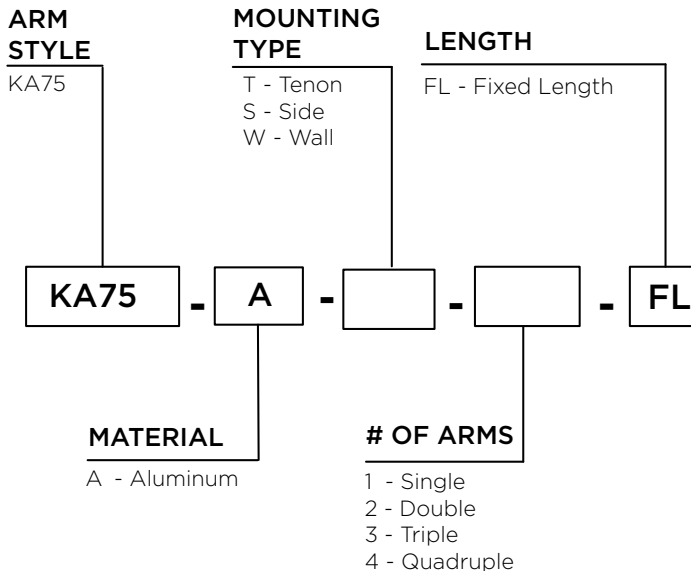

ARM SPECIFICATIONS

MATERIAL:
Aluminum

MOUNTING TYPE:
Side
Tenon
Wall

ARM QUANTITY:
Single
Double
Triple
Quadruple

ARM LENGTHS:
Fixed Length

FINISH:
Available in textured or smooth.

EPA
1.29 - 5.51 sq. ft.

WEIGHT
9 - 60 lbs

MOUNTING TYPES:

Side/Wall Mount Details
4" x 1 3/4" x 12"L

Tenon Mount Details
To Accept A 4" IPS (4 1/2" O.D.)
Tenon x 9 1/2"L

HOW TO ORDER

EPA & WEIGHT

Catalog Number	Mount Type	# of Arms	L. (ft)	EPA (sq ft)	Wt. (lbs)
KA75-A-S-1	Side	1	20 5/8	1.30	9
KA75-A-S-2	Side	2	20 5/8	2.60	18
KA75-A-T-1	Tenon	1	20 5/8	2.41	43
KA75-A-T-2	Tenon	2	20 5/8	3.35	45
KA75-A-T-3	Tenon	3	20 5/8	4.43	52
KA75-A-T-4	Tenon	4	20 5/8	5.51	60
KA75-A-W-1	Wall	1	20 5/8	1.29	14

Side Mount Single Arm

Wall Mount Single Arm

Side/Wall Mount Details

Tenon Mount Details

Tenon Mount Single Arm

Top View

Tenon Mount Double Arm

Top View

Tenon Mount Triple Arm

Top View

Tenon Mount Quadruple Arm

Top View