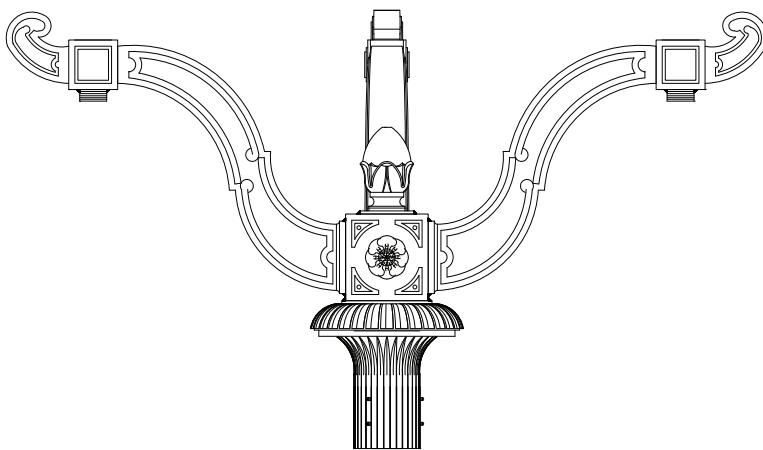

KA75 // THE SANTIAGO

DECORATIVE ARM

The King Luminaire KA75 Arm is a traditional design. This aluminum arm is available in a variety of arm configurations. The KA75 is a unique solution for your street lighting needs.

ARM SPECIFICATIONS

MATERIAL:
Aluminum

MOUNTING TYPE:
Side
Tenon
Wall

ARM QUANTITY:
Single
Double
Triple
Quadruple

ARM LENGTHS:
Fixed Length

FINISH:
Available in textured or smooth.

EPA
1.29 - 5.51 sq. ft.

WEIGHT
9 - 60 lbs

Side Mount Single Arm

Wall Mount Single Arm

Side/Wall Mount Details

Tenon Mount Details

Tenon Mount Single Arm

Top View

Tenon Mount Double Arm

Top View

Tenon Mount Triple Arm

Top View

Tenon Mount Quadruple Arm

Top View