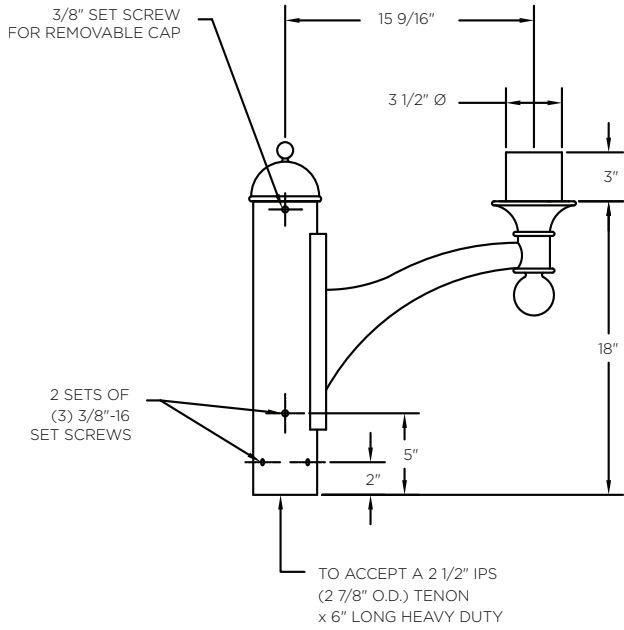

ARM SPECIFICATIONS

MATERIAL:
Aluminum

MOUNTING TYPE:
Side
Tenon
Wall

ARM QUANTITY:
Single
Double
Triple
Quadruple

ARM LENGTHS:
Fixed Length

FINISH:
Available in textured or smooth.

EPA
0.62 - 3.10 sq. ft.

WEIGHT
5 - 27 lbs

MOUNTING TYPES:

Side/Wall Mount Details
3" x 1 3/4" x 12"L

Tenon Mount Details
To Accept a 2 1/2" IPS
(2 7/8" O.D.) Tenon
X 6" Long Heavy Duty

HOW TO ORDER

EPA & WEIGHT

Catalog Number	Mount Type	# of Arms	L. (in)	EPA (sq ft)	Wt. (lbs)
KA69-A-S-1-FL	Side	1	13	0.62	5
KA69-A-S-2-FL	Side	2	13	1.24	10
KA69-A-T-1-FL	Tenon	1	13	1.24	13
KA69-A-T-2-FL	Tenon	2	13	1.86	17
KA69-A-T-3-FL	Tenon	3	13	2.48	22
KA69-A-T-4-FL	Tenon	4	13	3.10	27
KA69-A-W-1-FL	Wall	1	13	0.54	7

Side Mount Single Arm

Side Mount Double Arm

Wall Mount Single Arm

Side/Wall Mount Details

Tenon Mount Details

Tenon Mount Single Arm

Top View

Tenon Mount Double Arm

Top View

Tenon Mount Triple Arm

Top View

Tenon Mount Quadruple Arm

Top View