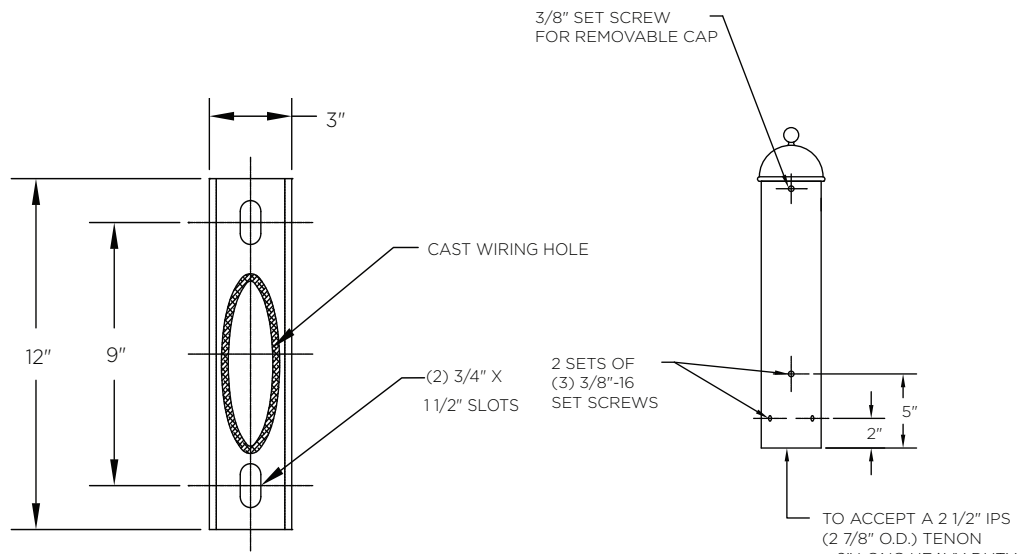

ARM SPECIFICATIONS

MATERIAL:
Aluminum

MOUNTING TYPE:
Side
Tenon
Wall

ARM QUANTITY:
Single
Double
Triple
Quadruple

ARM LENGTHS:
Fixed Length

FINISH:
Available in textured or smooth.

EPA
0.62 - 3.10 sq. ft.

WEIGHT
5 - 27 lbs

MOUNTING TYPES:

Side/Wall Mount Details
3" x 1 3/4" x 12"L

Tenon Mount Details
To Accept a 2 1/2" IPS
(2 7/8" O.D.) Tenon
X 6" Long Heavy Duty

HOW TO ORDER

EPA & WEIGHT

Catalog Number	Mount Type	# of Arms	L. (in)	EPA (sq ft)	Wt. (lbs)
KA69-A-S-1-FL	Side	1	13	0.62	5
KA69-A-S-2-FL	Side	2	13	1.24	10
KA69-A-T-1-FL	Tenon	1	13	1.24	13
KA69-A-T-2-FL	Tenon	2	13	1.86	17
KA69-A-T-3-FL	Tenon	3	13	2.48	22
KA69-A-T-4-FL	Tenon	4	13	3.10	27
KA69-A-W-1-FL	Wall	1	13	0.54	7

Side Mount Single Arm

Side Mount Double Arm

Wall Mount Single Arm

Side/Wall Mount Details

Tenon Mount Details

Tenon Mount Single Arm

Top View

Tenon Mount Double Arm