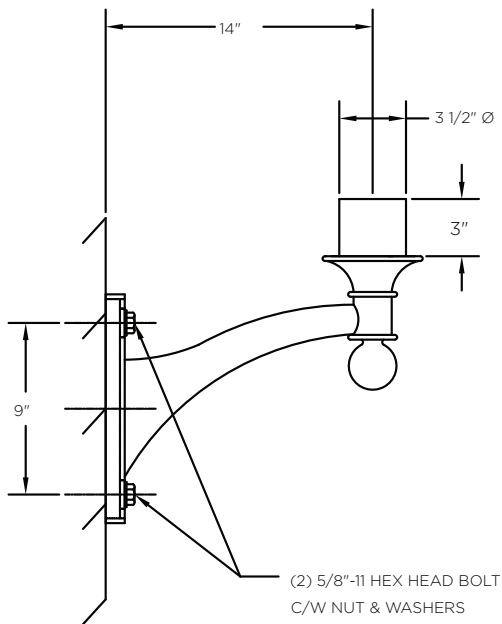

ARM SPECIFICATIONS

MATERIAL:
Aluminum

MOUNTING TYPE:
Side
Tenon
Wall

ARM QUANTITY:
Single
Double
Triple
Quadruple

ARM LENGTHS:
Fixed Length

FINISH:
Available in textured or smooth.

EPA
0.62 - 3.10 sq. ft.

WEIGHT
5 - 27 lbs

MOUNTING TYPES:

Side/Wall Mount Details
3" x 1 3/4" x 12"L

Tenon Mount Details
To Accept a 2 1/2" IPS
(2 7/8" O.D.) Tenon
X 6" Long Heavy Duty

HOW TO ORDER

EPA & WEIGHT

Catalog Number	Mount Type	# of Arms	L. (in)	EPA (sq ft)	Wt. (lbs)
KA69-A-S-1-FL	Side	1	13	0.62	5
KA69-A-S-2-FL	Side	2	13	1.24	10
KA69-A-T-1-FL	Tenon	1	13	1.24	13
KA69-A-T-2-FL	Tenon	2	13	1.86	17
KA69-A-T-3-FL	Tenon	3	13	2.48	22
KA69-A-T-4-FL	Tenon	4	13	3.10	27
KA69-A-W-1-FL	Wall	1	13	0.54	7

Side Mount Single Arm

Side Mount Double Arm

Wall Mount Single Arm

Side/Wall Mount Details

Tenon Mount Details

Tenon Mount Single Arm

Top View

Tenon Mount Double Arm

Top View

Tenon Mount Triple Arm

Top View

Tenon Mount Quadruple Arm

Top View