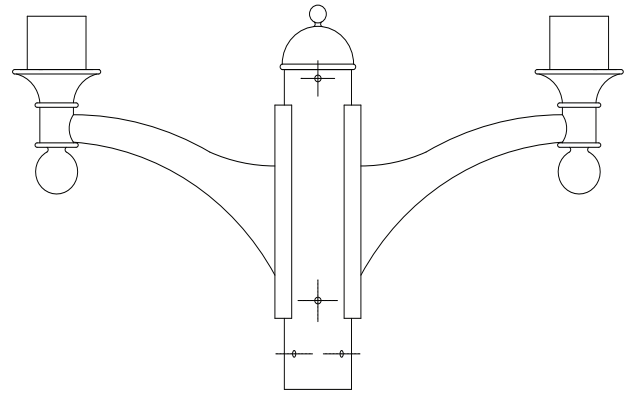

KA69 // THE JEFFERSON

DECORATIVE ARM

The King Luminaire KA69 Aluminum Arm is classically designed with minimal detail. This aluminum arm is available in single, double, Triple and quadruple arm configurations. The KA69 provides a versatile solution for any project.

ARM SPECIFICATIONS

MATERIAL:
Aluminum

MOUNTING TYPE:
Side
Tenon
Wall

ARM QUANTITY:
Single
Double
Triple
Quadruple

ARM LENGTHS:
Fixed Length

FINISH:
Available in textured or smooth.

EPA
0.62 - 3.10 sq. ft.

WEIGHT
5 - 27 lbs

Side Mount Single Arm

Side Mount Double Arm

Wall Mount Single Arm

Side/Wall Mount Details

Tenon Mount Details

Tenon Mount Single Arm

Top View

Tenon Mount Double Arm

Top View

Tenon Mount Triple Arm

Top View

Tenon Mount Quadruple Arm

Top View