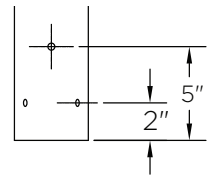

ARM SPECIFICATIONS

MATERIAL:
Aluminum

MOUNTING TYPE:
Side
Tenon
Wall

ARM QUANTITY:
Single
Double
Triple
Quadruple

ARM LENGTHS:
Fixed Length

FINISH:
Available in textured or smooth.

EPA
0.62 - 3.10 sq. ft.

WEIGHT
5 - 27 lbs

MOUNTING TYPES:

Side/Wall Mount Details
3" x 1 3/4" x 12"L

Tenon Mount Details
To Accept a 2 1/2" IPS
(2 7/8" O.D.) Tenon
X 6" Long Heavy Duty

HOW TO ORDER

EPA & WEIGHT

Catalog Number	Mount Type	# of Arms	L. (in)	EPA (sq ft)	Wt. (lbs)
KA69-A-S-1-FL	Side	1	13	0.62	5
KA69-A-S-2-FL	Side	2	13	1.24	10
KA69-A-T-1-FL	Tenon	1	13	1.24	13
KA69-A-T-2-FL	Tenon	2	13	1.86	17
KA69-A-T-3-FL	Tenon	3	13	2.48	22
KA69-A-T-4-FL	Tenon	4	13	3.10	27
KA69-A-W-1-FL	Wall	1	13	0.54	7