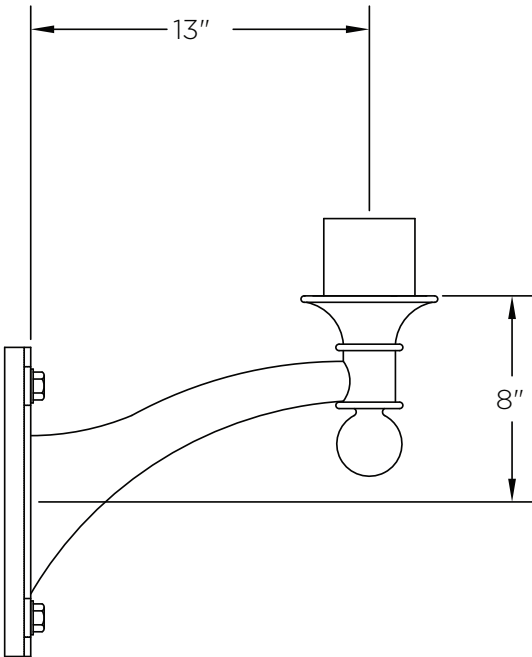

KA69 // THE JEFFERSON

DECORATIVE ARM

The King Luminaire KA69 Aluminum Arm is classically designed with minimal detail. This aluminum arm is available in single, double, Triple and quadruple arm configurations. The KA69 provides a versatile solution for any project.

ARM SPECIFICATIONS

MATERIAL:
Aluminum

MOUNTING TYPE:
Side
Tenon
Wall

ARM QUANTITY:
Single
Double
Triple
Quadruple

ARM LENGTHS:
Fixed Length

FINISH:
Available in textured or smooth.

EPA
0.62 - 3.10 sq. ft.

WEIGHT
5 - 27 lbs

MOUNTING TYPES:

Side/Wall Mount Details
3" x 1 3/4" x 12"L

Tenon Mount Details
To Accept a 2 1/2" IPS
(2 7/8" O.D.) Tenon
X 6" Long Heavy Duty

HOW TO ORDER

EPA & WEIGHT

Catalog Number	Mount Type	# of Arms	L. (in)	EPA (sq ft)	Wt. (lbs)
KA69-A-S-1-FL	Side	1	13	0.62	5
KA69-A-S-2-FL	Side	2	13	1.24	10
KA69-A-T-1-FL	Tenon	1	13	1.24	13
KA69-A-T-2-FL	Tenon	2	13	1.86	17
KA69-A-T-3-FL	Tenon	3	13	2.48	22
KA69-A-T-4-FL	Tenon	4	13	3.10	27
KA69-A-W-1-FL	Wall	1	13	0.54	7

Side Mount Single Arm

Side Mount Double Arm

Wall Mount Single Arm

Side/Wall Mount Details

Tenon Mount Details

Tenon Mount Single Arm

Top View

Tenon Mount Double Arm