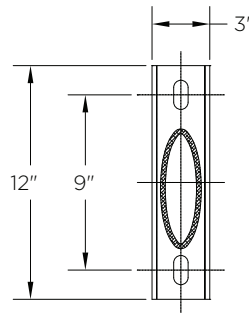

ARM SPECIFICATIONS

MATERIAL:
Aluminum

MOUNTING TYPE:
Side
Tenon
Wall

ARM QUANTITY:
Single
Double
Triple
Quadruple

ARM LENGTHS:
Fixed Length

FINISH:
Available in textured or smooth.

EPA
0.62 - 3.10 sq. ft.

WEIGHT
5 - 27 lbs

MOUNTING TYPES:

Side/Wall Mount Details
3" x 1 3/4" x 12"L

Tenon Mount Details
To Accept a 2 1/2" IPS
(2 7/8" O.D.) Tenon
X 6" Long Heavy Duty

HOW TO ORDER

EPA & WEIGHT

Catalog Number	Mount Type	# of Arms	L. (in)	EPA (sq ft)	Wt. (lbs)
KA69-A-S-1-FL	Side	1	13	0.62	5
KA69-A-S-2-FL	Side	2	13	1.24	10
KA69-A-T-1-FL	Tenon	1	13	1.24	13
KA69-A-T-2-FL	Tenon	2	13	1.86	17
KA69-A-T-3-FL	Tenon	3	13	2.48	22
KA69-A-T-4-FL	Tenon	4	13	3.10	27
KA69-A-W-1-FL	Wall	1	13	0.54	7

Side Mount Single Arm

Side Mount Double Arm

Wall Mount Single Arm

Side/Wall Mount Details

Tenon Mount Details

Tenon Mount Single Arm

Top View

Tenon Mount Double Arm

Top View

Tenon Mount Triple Arm

Top View

Tenon Mount Quadruple Arm

Top View