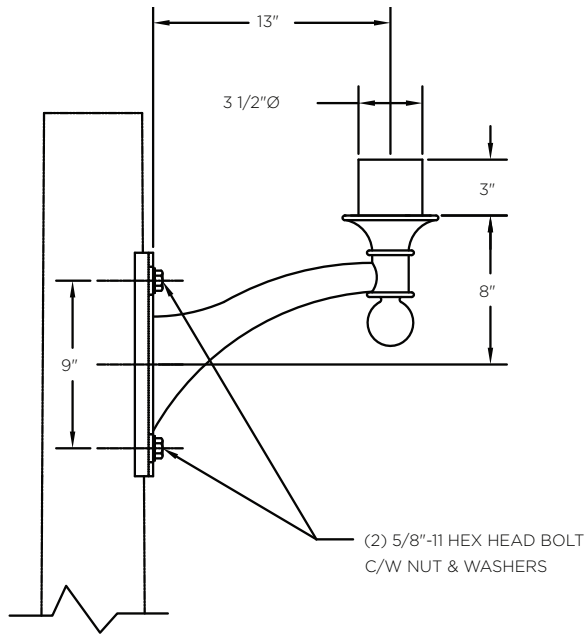

ARM SPECIFICATIONS

MATERIAL:
Aluminum

MOUNTING TYPE:
Side
Tenon
Wall

ARM QUANTITY:
Single
Double
Triple
Quadruple

ARM LENGTHS:
Fixed Length

FINISH:
Available in textured or smooth.

EPA
0.62 - 3.10 sq. ft.

WEIGHT
5 - 27 lbs

MOUNTING TYPES:

Side/Wall Mount Details
3" x 1 3/4" x 12"L

Tenon Mount Details
To Accept a 2 1/2" IPS
(2 7/8" O.D.) Tenon
X 6" Long Heavy Duty

HOW TO ORDER

EPA & WEIGHT

Catalog Number	Mount Type	# of Arms	L. (in)	EPA (sq ft)	Wt. (lbs)
KA69-A-S-1-FL	Side	1	13	0.62	5
KA69-A-S-2-FL	Side	2	13	1.24	10
KA69-A-T-1-FL	Tenon	1	13	1.24	13
KA69-A-T-2-FL	Tenon	2	13	1.86	17
KA69-A-T-3-FL	Tenon	3	13	2.48	22
KA69-A-T-4-FL	Tenon	4	13	3.10	27
KA69-A-W-1-FL	Wall	1	13	0.54	7

Side Mount Single Arm

Side Mount Double Arm

Wall Mount Single Arm

Side/Wall Mount Details

Tenon Mount Details

Tenon Mount Single Arm

Top View

Tenon Mount Double Arm