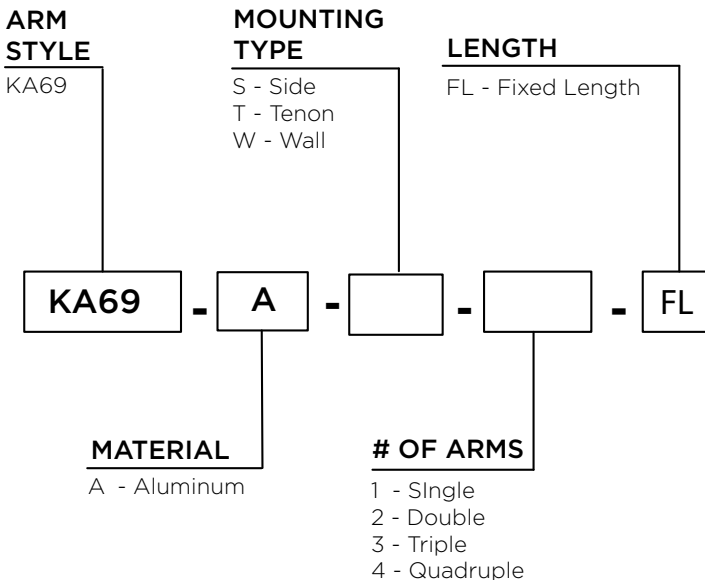

ARM SPECIFICATIONS

MATERIAL:
Aluminum

MOUNTING TYPE:
Side
Tenon
Wall

ARM QUANTITY:
Single
Double
Triple
Quadruple

ARM LENGTHS:
Fixed Length

FINISH:
Available in textured or smooth.

EPA
0.62 - 3.10 sq. ft.

WEIGHT
5 - 27 lbs

MOUNTING TYPES:

Side/Wall Mount Details
3" x 1 3/4" x 12"L

Tenon Mount Details
To Accept a 2 1/2" IPS
(2 7/8" O.D.) Tenon
X 6" Long Heavy Duty

HOW TO ORDER

EPA & WEIGHT

Catalog Number	Mount Type	# of Arms	L. (in)	EPA (sq ft)	Wt. (lbs)
KA69-A-S-1-FL	Side	1	13	0.62	5
KA69-A-S-2-FL	Side	2	13	1.24	10
KA69-A-T-1-FL	Tenon	1	13	1.24	13
KA69-A-T-2-FL	Tenon	2	13	1.86	17
KA69-A-T-3-FL	Tenon	3	13	2.48	22
KA69-A-T-4-FL	Tenon	4	13	3.10	27
KA69-A-W-1-FL	Wall	1	13	0.54	7

Side Mount Single Arm

Side Mount Double Arm

Wall Mount Single Arm

Side/Wall Mount Details

Tenon Mount Details

Tenon Mount Single Arm

Top View

Tenon Mount Double Arm

Top View

Tenon Mount Triple Arm

Top View

Tenon Mount Quadruple Arm

Top View