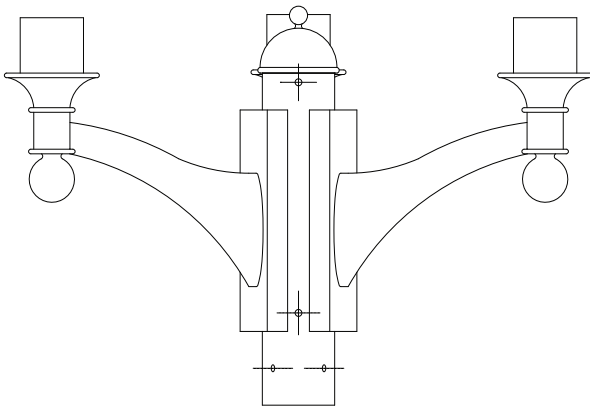

KA69 // THE JEFFERSON

DECORATIVE ARM

The King Luminaire KA69 Aluminum Arm is classically designed with minimal detail. This aluminum arm is available in single, double, Triple and quadruple arm configurations. The KA69 provides a versatile solution for any project.

ARM SPECIFICATIONS

MATERIAL:
Aluminum

MOUNTING TYPE:
Side
Tenon
Wall

ARM QUANTITY:
Single
Double
Triple
Quadruple

ARM LENGTHS:
Fixed Length

FINISH:
Available in textured or smooth.

EPA
0.62 - 3.10 sq. ft.

WEIGHT
5 - 27 lbs

Side Mount Single Arm

Side Mount Double Arm

Wall Mount Single Arm

Side/Wall Mount Details

Tenon Mount Details

Tenon Mount Single Arm

Top View

Tenon Mount Double Arm

Top View

Tenon Mount Triple Arm

Top View

Tenon Mount Quadruple Arm

Top View