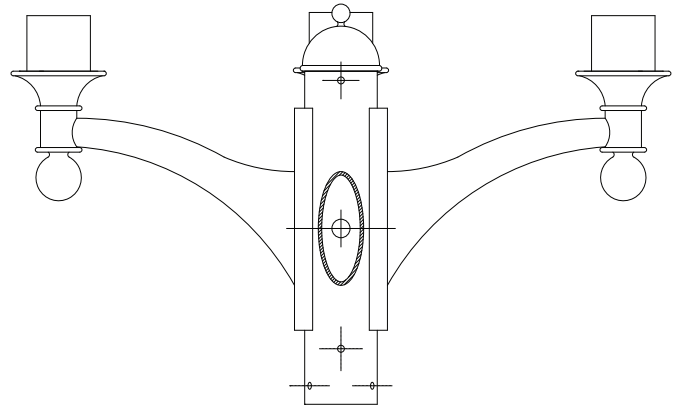

KA69 // THE JEFFERSON

DECORATIVE ARM

The King Luminaire KA69 Aluminum Arm is classically designed with minimal detail. This aluminum arm is available in single, double, Triple and quadruple arm configurations. The KA69 provides a versatile solution for any project.

ARM SPECIFICATIONS

MATERIAL:
Aluminum

MOUNTING TYPE:
Side
Tenon
Wall

ARM QUANTITY:
Single
Double
Triple
Quadruple

ARM LENGTHS:
Fixed Length

FINISH:
Available in textured or smooth.

EPA
0.62 - 3.10 sq. ft.

WEIGHT
5 - 27 lbs

Side Mount Single Arm

Side Mount Double Arm

Wall Mount Single Arm

Side/Wall Mount Details

Tenon Mount Details

Tenon Mount Single Arm

Top View

Tenon Mount Double Arm

Top View

Tenon Mount Triple Arm

Top View

Tenon Mount Quadruple Arm

Top View