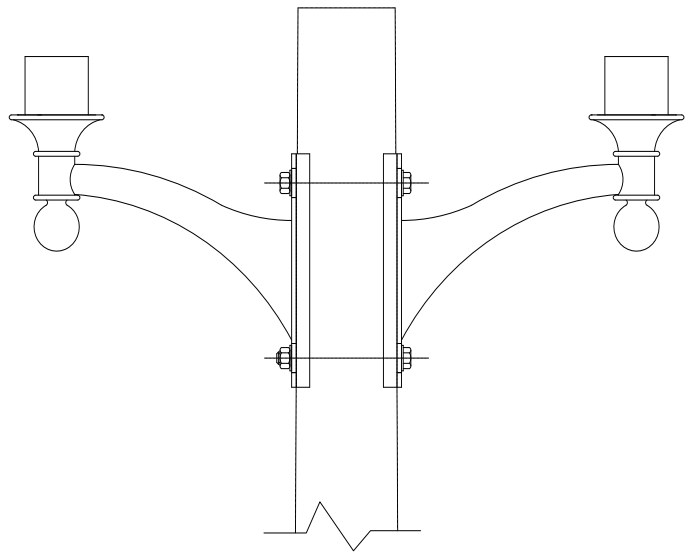

KA69 // THE JEFFERSON

DECORATIVE ARM

The King Luminaire KA69 Aluminum Arm is classically designed with minimal detail. This aluminum arm is available in single, double, Triple and quadruple arm configurations. The KA69 provides a versatile solution for any project.

ARM SPECIFICATIONS

MATERIAL:
Aluminum

MOUNTING TYPE:
Side
Tenon
Wall

ARM QUANTITY:
Single
Double
Triple
Quadruple

ARM LENGTHS:
Fixed Length

FINISH:
Available in textured or smooth.

EPA
0.62 - 3.10 sq. ft.

WEIGHT
5 - 27 lbs

MOUNTING TYPES:

Side/Wall Mount Details
3" x 1 3/4" x 12"L

Tenon Mount Details
To Accept a 2 1/2" IPS
(2 7/8" O.D.) Tenon
X 6" Long Heavy Duty

HOW TO ORDER

EPA & WEIGHT

Catalog Number	Mount Type	# of Arms	L. (in)	EPA (sq ft)	Wt. (lbs)
KA69-A-S-1-FL	Side	1	13	0.62	5
KA69-A-S-2-FL	Side	2	13	1.24	10
KA69-A-T-1-FL	Tenon	1	13	1.24	13
KA69-A-T-2-FL	Tenon	2	13	1.86	17
KA69-A-T-3-FL	Tenon	3	13	2.48	22
KA69-A-T-4-FL	Tenon	4	13	3.10	27
KA69-A-W-1-FL	Wall	1	13	0.54	7

Side Mount Single Arm

Side Mount Double Arm

Wall Mount Single Arm

Side/Wall Mount Details

Tenon Mount Details

Tenon Mount Single Arm

Top View

Tenon Mount Double Arm