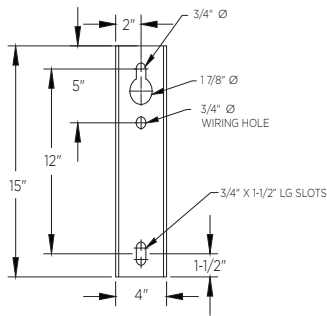

ARM SPECIFICATIONS

MATERIAL:
Aluminum

MOUNTING TYPE:
Side
Tenon

ARM QUANTITY:
Single
Double

ARM LENGTH:
Fixed Length

FINISH:
Available in textured or smooth.

EPA
0.83 - 2.18 sq. ft.

WEIGHT
8.5 - 22.5 lbs

MOUNTING TYPES:

Side Mount Details

Tenon Mount Details
To Accept 3" O.D
x 6" L Heavy Duty Tenon

HOW TO ORDER

EPA & WEIGHT

| Catalog Number | Mount Type | # of Arms | EPA (sq ft) | Wt. (lbs) |
|----------------|------------|-----------|-------------|-----------|
| KA43-A-S-1-FL | Side | 1 | 0.83 | 8.5 |
| KA43-A-T-1-FL | Tenon | 1 | 1.57 | 17.1 |
| KA43-A-T-2-FL | Tenon | 2 | 2.18 | 22.5 |

Side Mount Single Arm

Side Mounting Details

Tenon Mount Single Arm

Tenon Mount Double Arm

Tenon Mounting Details