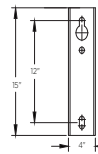

ARM SPECIFICATIONS

MATERIAL:
Aluminum

MOUNTING TYPE:
Side
Tenon

ARM QUANTITY:
Single
Double

ARM LENGTH:
Fixed Length

FINISH:
Available in textured or smooth.

EPA
0.83 - 2.18 sq. ft.

WEIGHT
8.5 - 22.5 lbs

MOUNTING TYPES:

Side Mount Details

Tenon Mount Details
To Accept 3" O.D
x 6" L Heavy Duty Tenon

HOW TO ORDER

EPA & WEIGHT

| Catalog Number | Mount Type | # of Arms | EPA (sq ft) | Wt. (lbs) |
|----------------|------------|-----------|-------------|-----------|
| KA43-A-S-1-FL | Side | 1 | 0.83 | 8.5 |
| KA43-A-T-1-FL | Tenon | 1 | 1.57 | 17.1 |
| KA43-A-T-2-FL | Tenon | 2 | 2.18 | 22.5 |