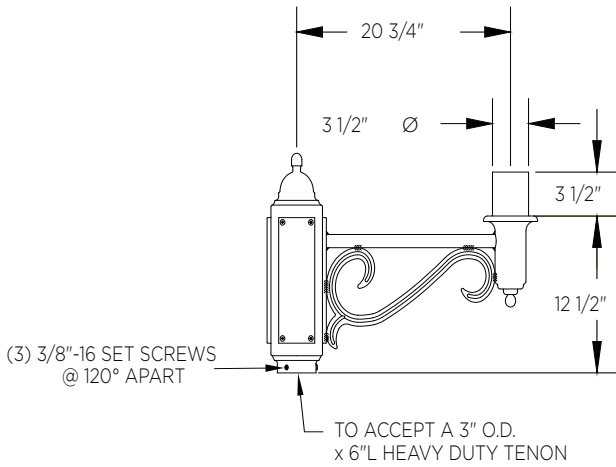

KA43 // WESTPOINT ARM

DECORATIVE ARM

The King Luminaire KA43 Westpoint Arm is a simple a unique design with curved scroll details. This aluminum arm is available in a variety of lengths in a single and double side mount arm configuration. The KA43 provides a historical touch for any streetlighting situation.

ARM SPECIFICATIONS

MATERIAL:
Aluminum

MOUNTING TYPE:
Side
Tenon

ARM QUANTITY:
Single
Double

ARM LENGTH:
Fixed Length

FINISH:
Available in textured or smooth.

EPA
0.83 - 2.18 sq. ft.

WEIGHT
8.5 - 22.5 lbs

MOUNTING TYPES:

Side Mount Details

Tenon Mount Details
To Accept 3" O.D
x 6" L Heavy Duty Tenon

HOW TO ORDER

EPA & WEIGHT

| Catalog Number | Mount Type | # of Arms | EPA (sq ft) | Wt. (lbs) |
|----------------|------------|-----------|-------------|-----------|
| KA43-A-S-1-FL | Side | 1 | 0.83 | 8.5 |
| KA43-A-T-1-FL | Tenon | 1 | 1.57 | 17.1 |
| KA43-A-T-2-FL | Tenon | 2 | 2.18 | 22.5 |

Side Mount Single Arm

Side Mounting Details

Tenon Mount Single Arm

Tenon Mount Double Arm

Tenon Mounting Details