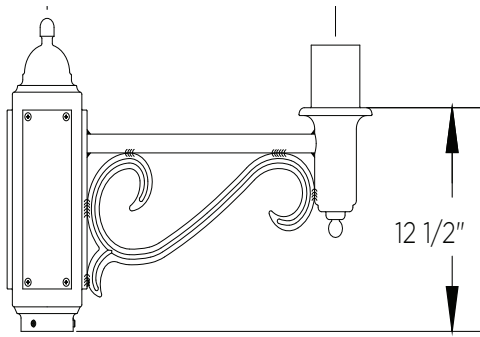

KA43 // WESTPOINT ARM

DECORATIVE ARM

The King Luminaire KA43 Westpoint Arm is a simple a unique design with curved scroll details. This aluminum arm is available in a variety of lengths in a single and double side mount arm configuration. The KA43 provides a historical touch for any streetlighting situation.

ARM SPECIFICATIONS

MATERIAL:
Aluminum

MOUNTING TYPE:
Side
Tenon

ARM QUANTITY:
Single
Double

ARM LENGTH:
Fixed Length

FINISH:
Available in textured or smooth.

EPA
0.83 - 2.18 sq. ft.

WEIGHT
8.5 - 22.5 lbs

MOUNTING TYPES:

Side Mount Details

Tenon Mount Details
To Accept 3" O.D
x 6" L Heavy Duty Tenon

HOW TO ORDER

EPA & WEIGHT

| Catalog Number | Mount Type | # of Arms | EPA (sq ft) | Wt. (lbs) |
|----------------|------------|-----------|-------------|-----------|
| KA43-A-S-1-FL | Side | 1 | 0.83 | 8.5 |
| KA43-A-T-1-FL | Tenon | 1 | 1.57 | 17.1 |
| KA43-A-T-2-FL | Tenon | 2 | 2.18 | 22.5 |

Side Mount Single Arm

Side Mounting Details

Tenon Mount Single Arm

Tenon Mount Double Arm

Tenon Mounting Details