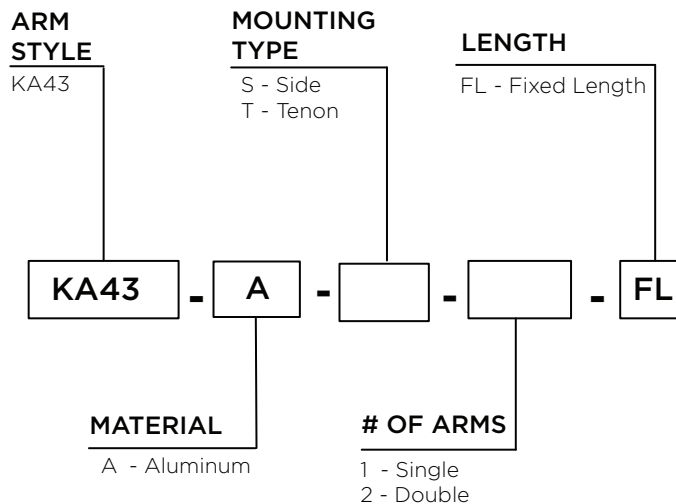

KA43 // WESTPOINT ARM

DECORATIVE ARM

The King Luminaire KA43 Westpoint Arm is a simple a unique design with curved scroll details. This aluminum arm is available in a variety of lengths in a single and double side mount arm configuration. The KA43 provides a historical touch for any streetlighting situation.

ARM SPECIFICATIONS

MATERIAL:
Aluminum

MOUNTING TYPE:
Side
Tenon

ARM QUANTITY:
Single
Double

ARM LENGTH:
Fixed Length

FINISH:
Available in textured or smooth.

EPA
0.83 - 2.18 sq. ft.

WEIGHT
8.5 - 22.5 lbs

MOUNTING TYPES:

Side Mount Details

Tenon Mount Details
To Accept 3" O.D
x 6" L Heavy Duty Tenon

HOW TO ORDER

EPA & WEIGHT

| Catalog Number | Mount Type | # of Arms | EPA (sq ft) | Wt. (lbs) |
|----------------|------------|-----------|-------------|-----------|
| KA43-A-S-1-FL | Side | 1 | 0.83 | 8.5 |
| KA43-A-T-1-FL | Tenon | 1 | 1.57 | 17.1 |
| KA43-A-T-2-FL | Tenon | 2 | 2.18 | 22.5 |

Side Mount Single Arm

Side Mounting Details

Tenon Mount Single Arm

Tenon Mount Double Arm

Tenon Mounting Details