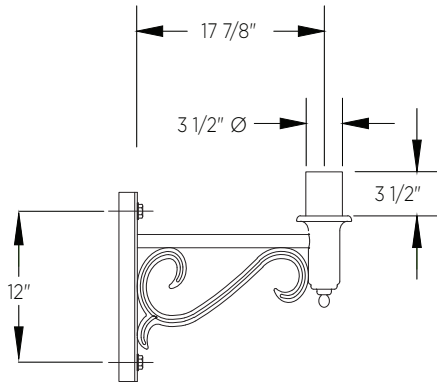

KA43 // WESTPOINT ARM

DECORATIVE ARM

The King Luminaire KA43 Westpoint Arm is a simple a unique design with curved scroll details. This aluminum arm is available in a variety of lengths in a single and double side mount arm configuration. The KA43 provides a historical touch for any streetlighting situation.

ARM SPECIFICATIONS

MATERIAL:
Aluminum

MOUNTING TYPE:
Side
Tenon

ARM QUANTITY:
Single
Double

ARM LENGTH:
Fixed Length

FINISH:
Available in textured or smooth.

EPA
0.83 - 2.18 sq. ft.

WEIGHT
8.5 - 22.5 lbs

MOUNTING TYPES:

Side Mount Details

Tenon Mount Details
To Accept 3" O.D
x 6" L Heavy Duty Tenon

HOW TO ORDER

EPA & WEIGHT

| Catalog Number | Mount Type | # of Arms | EPA (sq ft) | Wt. (lbs) |
|----------------|------------|-----------|-------------|-----------|
| KA43-A-S-1-FL | Side | 1 | 0.83 | 8.5 |
| KA43-A-T-1-FL | Tenon | 1 | 1.57 | 17.1 |
| KA43-A-T-2-FL | Tenon | 2 | 2.18 | 22.5 |

Side Mount Single Arm

Side Mounting Details

Tenon Mount Single Arm

Tenon Mount Double Arm

Tenon Mounting Details