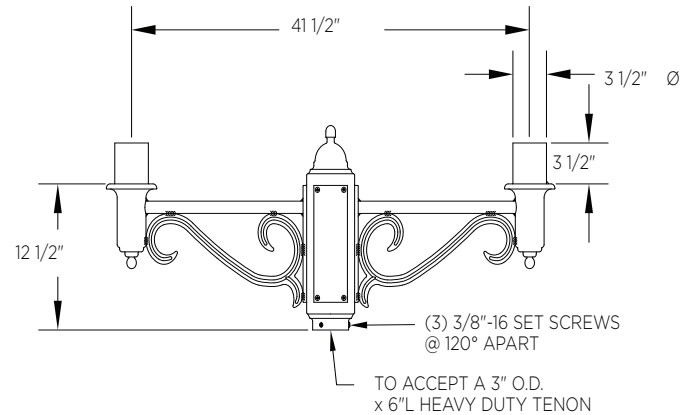

KA43 // WESTPOINT ARM

DECORATIVE ARM

The King Luminaire KA43 Westpoint Arm is a simple a unique design with curved scroll details. This aluminum arm is available in a variety of lengths in a single and double side mount arm configuration. The KA43 provides a historical touch for any streetlighting situation.

ARM SPECIFICATIONS

MATERIAL:
Aluminum

MOUNTING TYPE:
Side
Tenon

ARM QUANTITY:
Single
Double

ARM LENGTH:
Fixed Length

FINISH:
Available in textured or smooth.

EPA
0.83 - 2.18 sq. ft.

WEIGHT
8.5 - 22.5 lbs

MOUNTING TYPES:

Side Mount Details

Tenon Mount Details
To Accept 3" O.D
x 6" L Heavy Duty Tenon

HOW TO ORDER

EPA & WEIGHT

| Catalog Number | Mount Type | # of Arms | EPA (sq ft) | Wt. (lbs) |
|----------------|------------|-----------|-------------|-----------|
| KA43-A-S-1-FL | Side | 1 | 0.83 | 8.5 |
| KA43-A-T-1-FL | Tenon | 1 | 1.57 | 17.1 |
| KA43-A-T-2-FL | Tenon | 2 | 2.18 | 22.5 |

Side Mount Single Arm

Side Mounting Details

Tenon Mount Single Arm

Tenon Mount Double Arm

Tenon Mounting Details