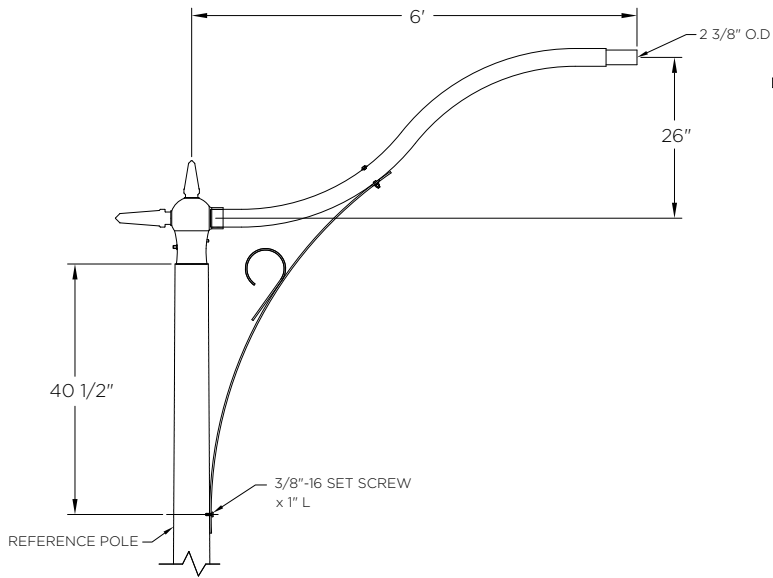

Tenon Mount Single Arm