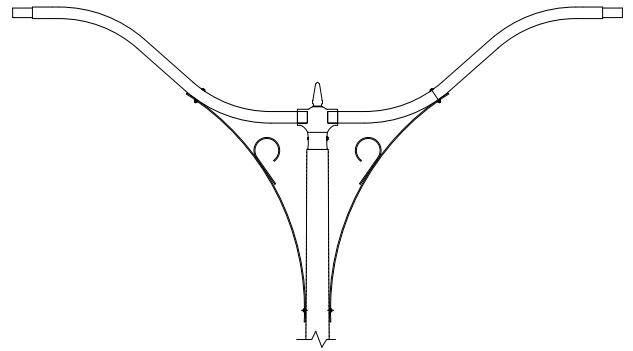

# KA36 // THE FARMINGTON ARM

DECORATIVE ARM

The King Luminaire KA36 Arm with Decorative Scroll is a tasteful arm with a small decorative scroll embellishment. Available in a tenon mount with a variety of lengths, and single or double arm configurations, the KA36 provides a clean look for any situation.

## ARM SPECIFICATIONS

- MATERIAL:**  
Aluminum
- MOUNTING TYPE:**  
Tenon
- ARM QUANTITY:**  
Single  
Double
- ARM LENGTHS:**  
6'  
8'
- FINISH:**  
Available in textured or smooth.
- EPA**  
2.71 - 5.74 sq. ft.
- WEIGHT**  
31 - 77 lbs

### ARM DIMENSIONS:

Run	Rise
6'	26"
8'	34 1/4"

Tenon Mount Single Arm

Tenon Mount Double Arm

Tenon Mounting Details