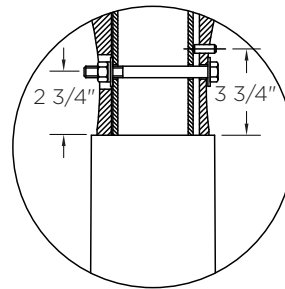

# KA36 // THE FARMINGTON ARM

DECORATIVE ARM

The King Luminaire KA36 Arm with Decorative Scroll is a tasteful arm with a small decorative scroll embellishment. Available in a tenon mount with a variety of lengths, and single or double arm configurations, the KA36 provides a clean look for any situation.

## ARM SPECIFICATIONS

- MATERIAL:**  
Aluminum
- MOUNTING TYPE:**  
Tenon
- ARM QUANTITY:**  
Single  
Double
- ARM LENGTHS:**  
6'  
8'
- FINISH:**  
Available in textured or smooth.
- EPA**  
2.71 - 5.74 sq. ft.
- WEIGHT**  
31 - 77 lbs

### MOUNTING DETAILS:

Tenon Mount Details  
TO ACCEPT 3 1/2" DIAMETER  
X 5 1/4" L TENON

### ARM DIMENSIONS:

Run	Rise
6'	26"
8'	34 1/4"