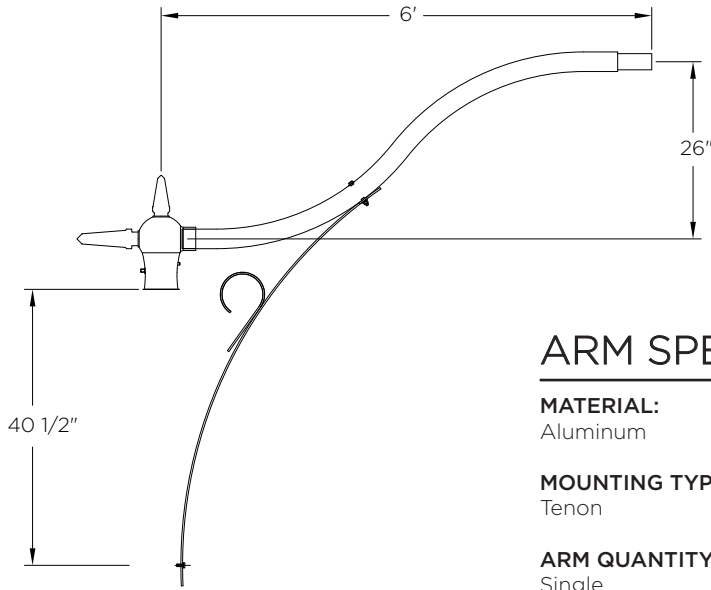

# KA36 // THE FARMINGTON ARM

DECORATIVE ARM

The King Luminaire KA36 Arm with Decorative Scroll is a tasteful arm with a small decorative scroll embellishment. Available in a tenon mount with a variety of lengths, and single or double arm configurations, the KA36 provides a clean look for any situation.

## ARM SPECIFICATIONS

- MATERIAL:**  
Aluminum
- MOUNTING TYPE:**  
Tenon
- ARM QUANTITY:**  
Single  
Double
- ARM LENGTHS:**  
6'  
8'
- FINISH:**  
Available in textured or smooth.
- EPA**  
2.71 - 5.74 sq. ft.
- WEIGHT**  
31 - 77 lbs

### MOUNTING DETAILS:

Tenon Mount Details  
TO ACCEPT 3 1/2" DIAMETER  
X 5 1/4" L TENON

### ARM DIMENSIONS:

Run	Rise
6'	26"
8'	34 1/4"