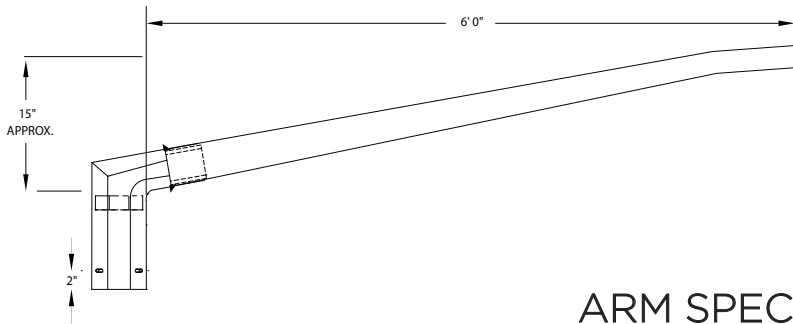

KA210 // LOW RISE TAPERED ALUMINUM DAVIT ARM

STREET LIGHT ARM

The King Luminaire KA210 Low Rise Tapered Aluminum Davit Arm is a simplistic arm with sleek, straight lines. Available as a top octagonal mount with single arm configurations. The KA210 is the ideal solution for a straight forward project.

ARM SPECIFICATIONS

MATERIAL:
Aluminum

MOUNTING TYPE:
Top Octagonal

ARM QUANTITY:
Single

ARM LENGTH:
4', 6', 8' and 10'

FINISH:
Available in textured or smooth.

EPA
1.93 - 3.71 sq. ft.

WEIGHT
19 - 28 lbs

MOUNTING TYPES:

Top Mount Octagonal:
Suitable for 5 3/8" FL/FL Pole Top

ARM DIMENSIONS:

Run	Rise
4'	10 3/8"
6'	15"
8'	18 7/8"
10'	23"

LEVELING DEVICE:

KPL20

KPL30

*See leveling device spec sheet for more options