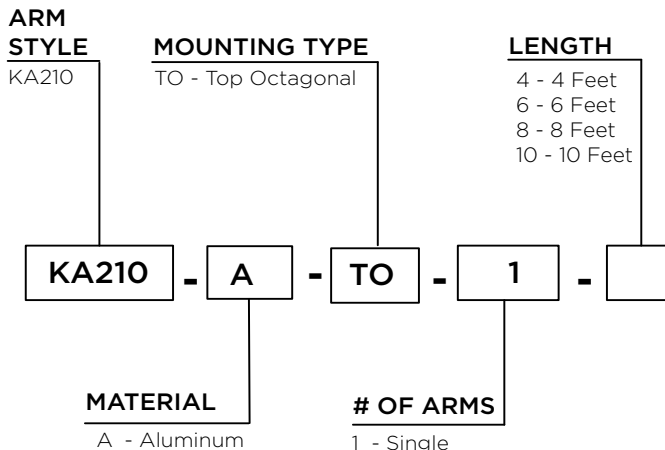

KA210 // LOW RISE TAPERED ALUMINUM DAVIT ARM

STREET LIGHT ARM

The King Luminaire KA210 Low Rise Tapered Aluminum Davit Arm is a simplistic arm with sleek, straight lines. Available as a top octagonal mount with single arm configurations. The KA210 is the ideal solution for a straight forward project.

ARM SPECIFICATIONS

MATERIAL:
Aluminum

MOUNTING TYPE:
Top Octagonal

ARM QUANTITY:
Single

ARM LENGTH:
4', 6', 8' and 10'

FINISH:
Available in textured or smooth.

EPA
1.93 - 3.71 sq. ft.

WEIGHT
19 - 28 lbs

MOUNTING TYPES:

Top Mount Octagonal:
Suitable for 5 3/8" FL/FL Pole Top

ARM DIMENSIONS:

Run	Rise
4'	10 3/8"
6'	15"
8'	18 7/8"
10'	23"

LEVELING DEVICE:

KPL20

KPL30

*See leveling device spec sheet for more options

HOW TO ORDER

EPA & WEIGHT

Catalog Number	Mount Type	# of Arms	L. (ft)	EPA (sq ft)	Wt. (lbs)
KA210-A-TO-1-4	Top	1	4	3.71	19
KA210-A-TO-1-6	Top	1	6	3.13	22
KA210-A-TO-1-8	Top	1	8	2.53	25
KA210-A-TO-1-10	Top	1	10	1.93	28